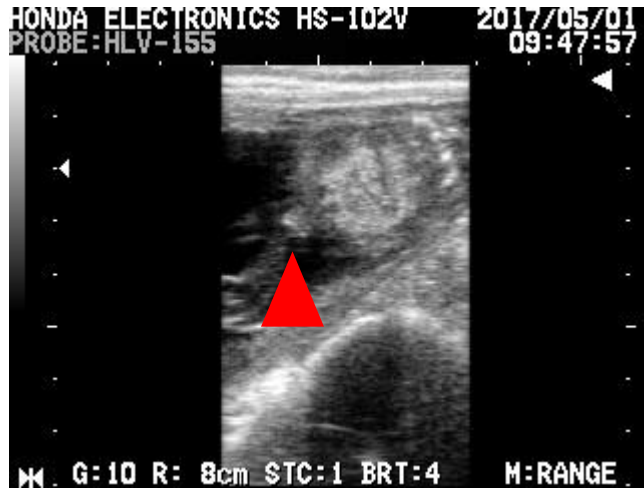

Japanese Beef、84days、♂

Fetus (Cross-section)

Fetus (Cross-section)

Fetus (Horizontal)

Fetus (Horizontal)

▲: genital tubercle

黒毛和種、妊娠74日、♀

Fetus (Cross-section)

Fetus (Cross-section)

Fetus (Sagittal-section)

▲: genital tubercle

Japanese beef、84days、♂

Gastric bubble

Chest