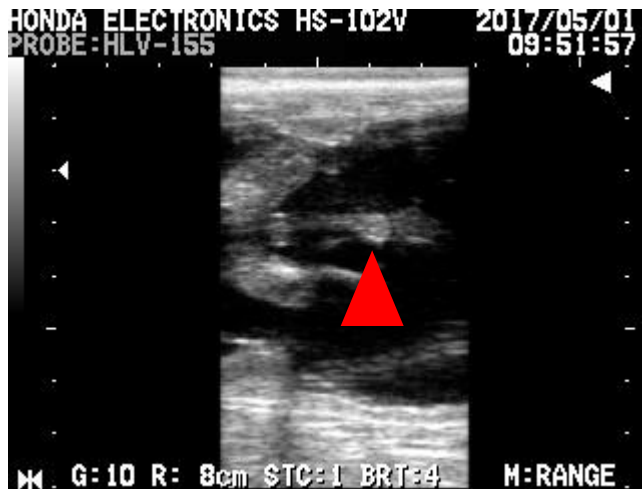

Japanese Beef、84days、♂

Fetus (Cross-section)

Fetus (Cross-section)

Fetus (Horizontal)

Fetus (Horizontal)

▲: genital tubercle

黒毛和種、妊娠74日、♀

Fetus (Cross-section)

Fetus (Cross-section)

Fetus (Sagittal-section)

▲: genital tubercle

Japanese beef、84days、♂

Gastric bubble

Chest