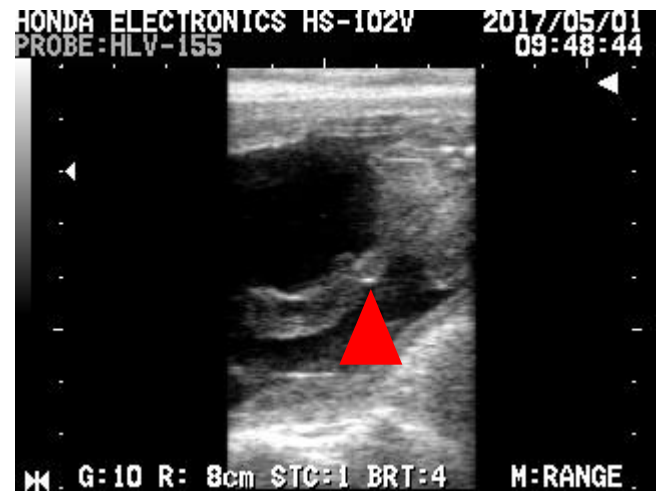

Japanese Beef、84days、♂

Fetus (Cross-section)

Fetus (Cross-section)

Fetus (Horizontal)

Fetus (Horizontal)

▲: genital tubercle

黒毛和種、妊娠74日、♀

Fetus (Cross-section)

Fetus (Cross-section)

Fetus (Sagittal-section)

▲: genital tubercle

Japanese beef、84days、♂

Gastric bubble

Chest